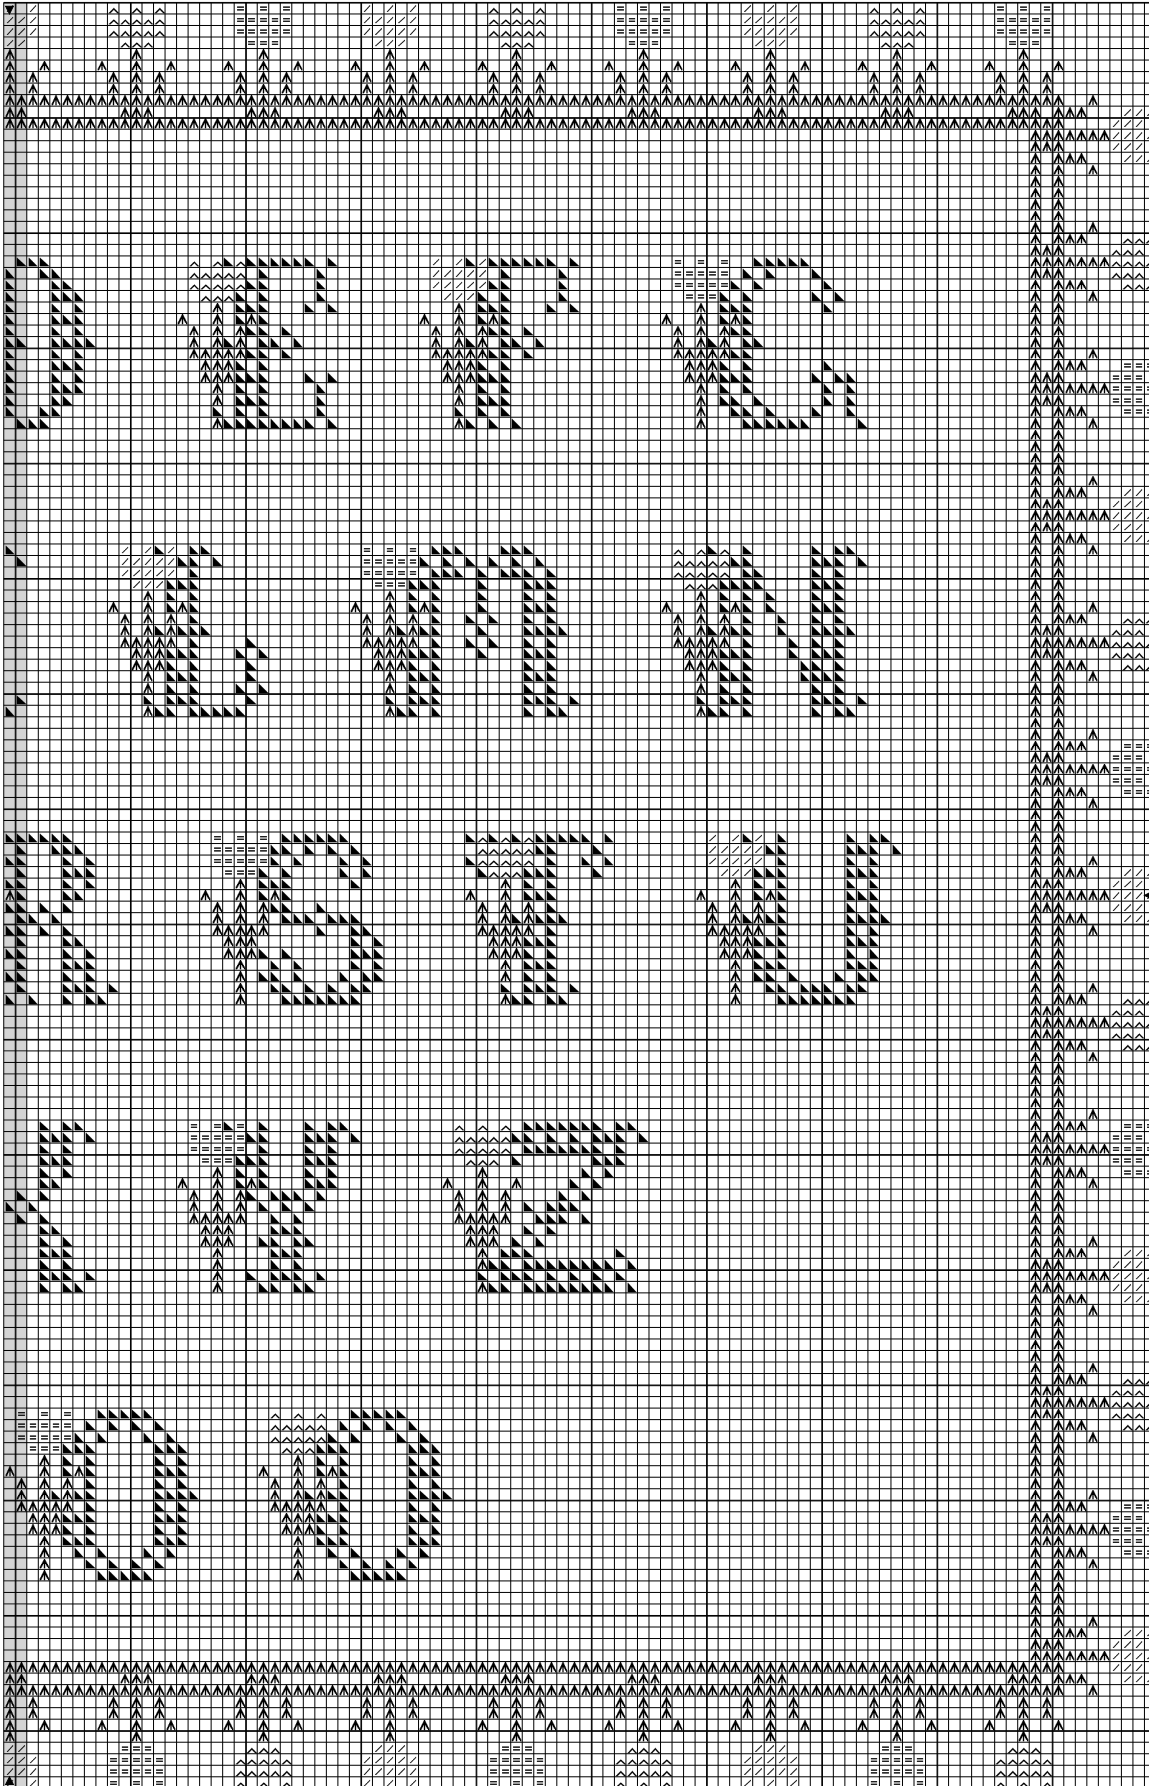

AP001 Tulip Alphabet

Copyright © 2000 Mariana Harding. All rights reserved.

AP001 Tulip Alphabet

Copyright © 2000 Mariana Harding. All rights reserved.

AP001 Tulip Alphabet

		DMC	Anchor	Madeira
^	Lavender dk	209	109	0803
/	Yellow med	743	305	0113
▲	Emerald Green med	911	230	1301
=	Rose dk	956	38	0611
▴	Emerald Green vy dk	3818	923	1303

Stitch Count 199 x 155 stitches

Design Area 36.1 x 28.1 cm at 14ct
31.6 x 24.6 cm at 16ct
28.1 x 21.9 cm at 18ct

Design By: Mariana Harding

Copyright © By: 2000 Mariana Harding. All rights reserved.